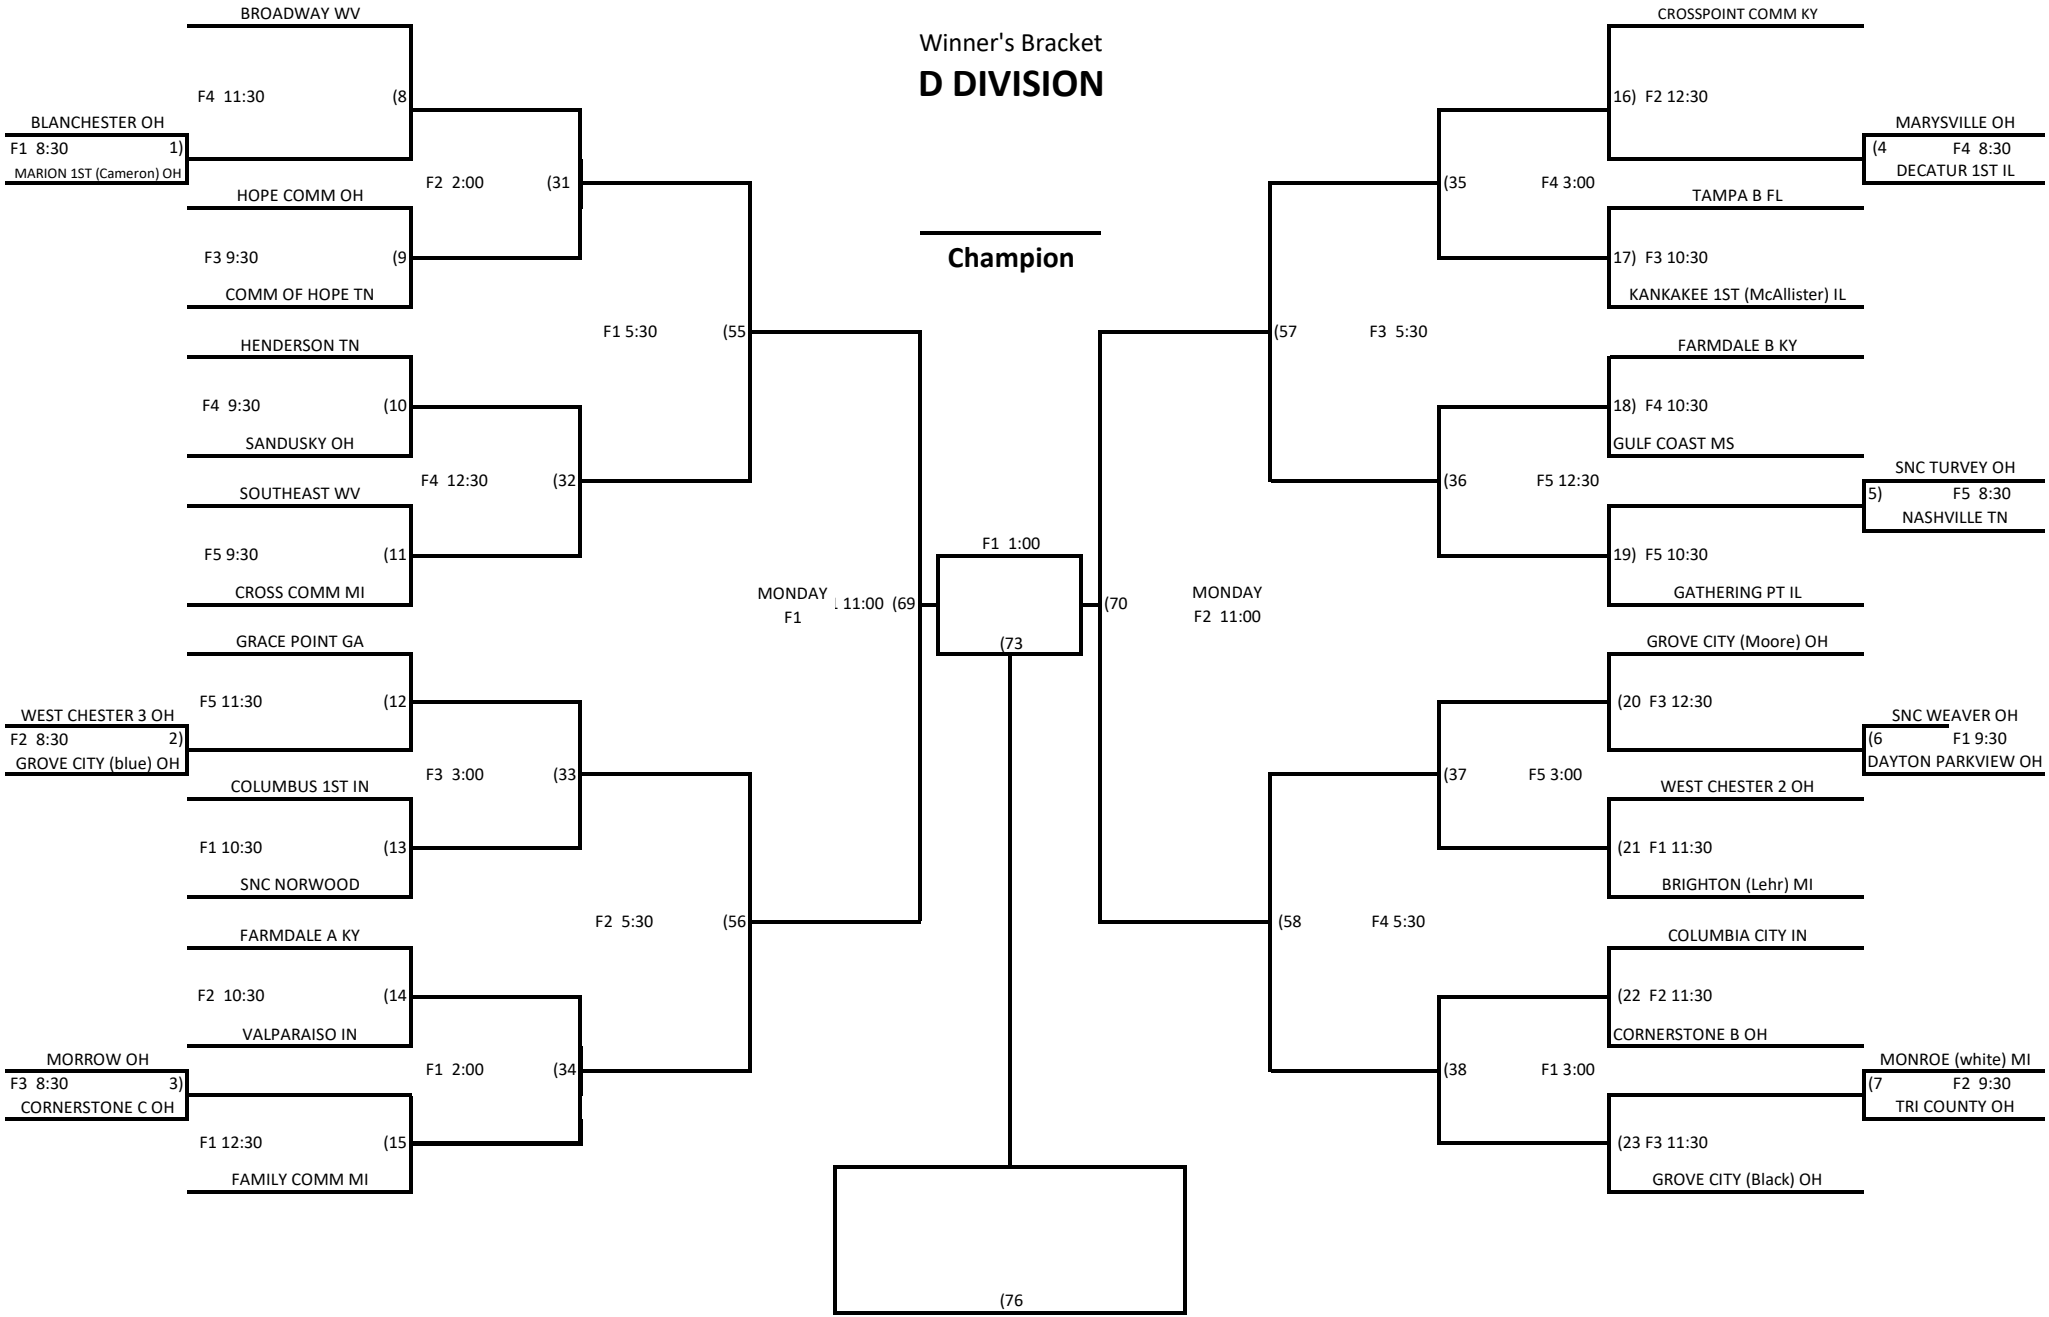

Winner's Bracket D DIVISION

Champion

MA 5:00
W73 VS W75
W75 MUST WIN TWICE