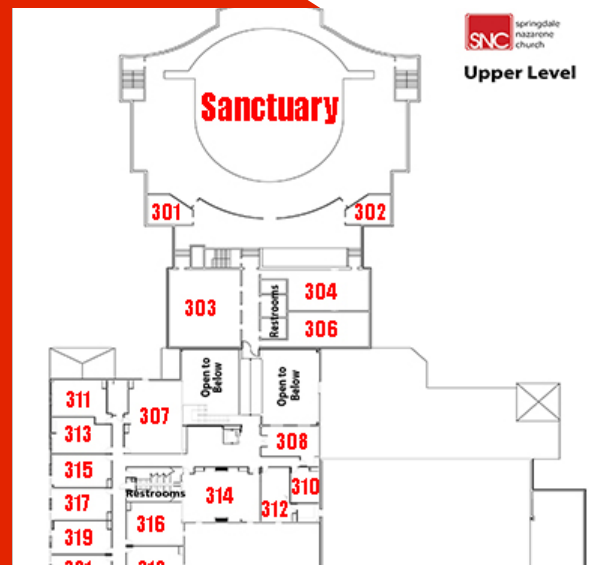

Springdale Nazarene Church
11177 Springfield Pike
Cincinnati, OH 45140
513-771-3571
www.springdalenaz.com

SNC

Springdale Campus Connect Groups

Weekend Groups

We value community. We believe Jesus has called us to follow him *together*.