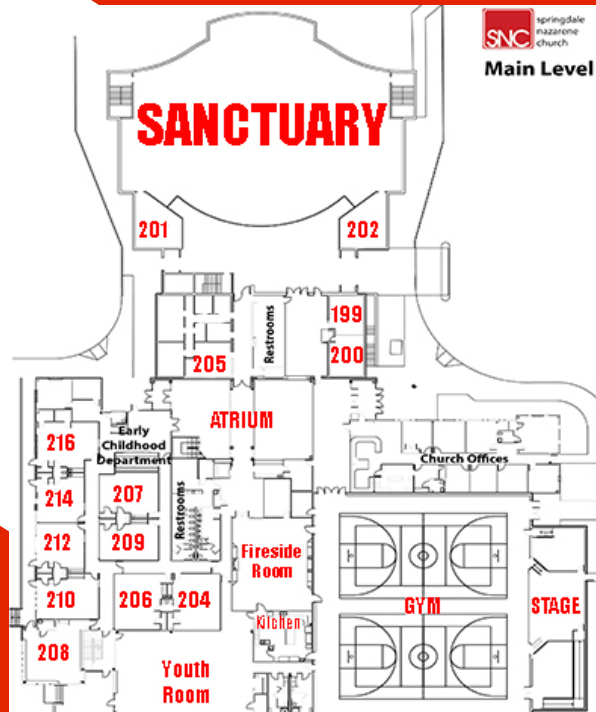

Springdale Nazarene Church
11177 Springfield Pike
Cincinnati, OH 45140
513-771-3571
www.springdalenaz.com

SNC

Springdale Campus Connect Groups

Weekend Groups

We value community. We believe Jesus has called us to follow him *together*.